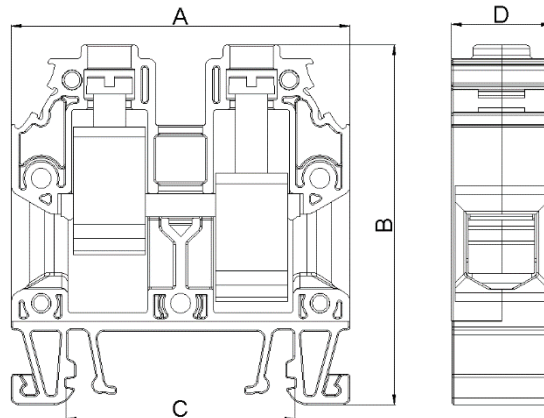

## 1142 – NEW MRK 35 mm<sup>2</sup> Rail Terminal Blocks

Product Name	A (mm)	B (mm)	C (mm)	D (mm)
<b>YENİ MRK 35 mm<sup>2</sup></b>	<b>51</b>	<b>54</b>	<b>35</b>	<b>15</b>

General Product Information	
Isolation Material	<b>PA 66</b>
UL 94 Flammability	<b>V2</b>
Working temperature	<b>(-40°C, +140°C)</b>
TSE / CE Technical Data	
Voltage	<b>750 V</b>
Current	<b>125 A</b>
Cross Section	<b>35 mm<sup>2</sup></b>
Norm	<b>EN-60947-7-1</b>
Connection Information	
Connection type	<b>Screwed</b>
Stripping length	<b>10 mm</b>
Torque	<b>2,5 Nm</b>